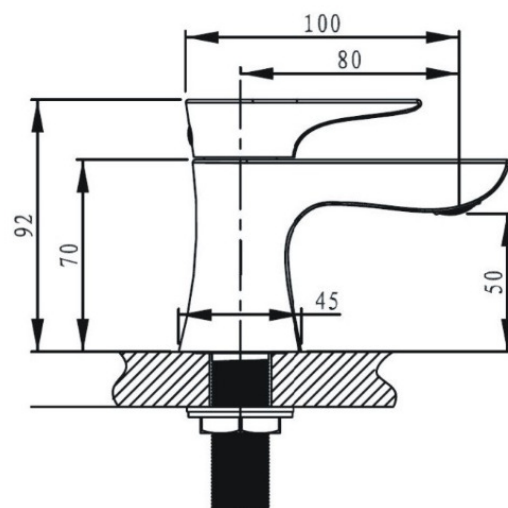

TECHNICAL DATA SHEET

HOURGLASS

Basin Taps

Product Specification

Product Code: HOU 1/2 C
Finish: Chrome
Product Type: Contemporary
Construction: Body is of Brass Construction and designed to conform to BS EN 200
Valve Type: 1/4 turn 1/2" Ceramic Disc Valves
Supply: Suitable for all plumbing systems,
Inlet Connections: 1/2" BSP
Water Pressure: Min 0.2 bar, Max. 8.0 bar

Additional Information

- Supplied with metal handles and backnuts
- Chrome plated to BS EN 248

Flow Rates (litres per minute)

System Pressure	0.2bar	0.5bar	1.0bar	2.0bar	3.0bar	5.0bar
Open Outlet	8.3	13.2	19	27.5	33	42.6